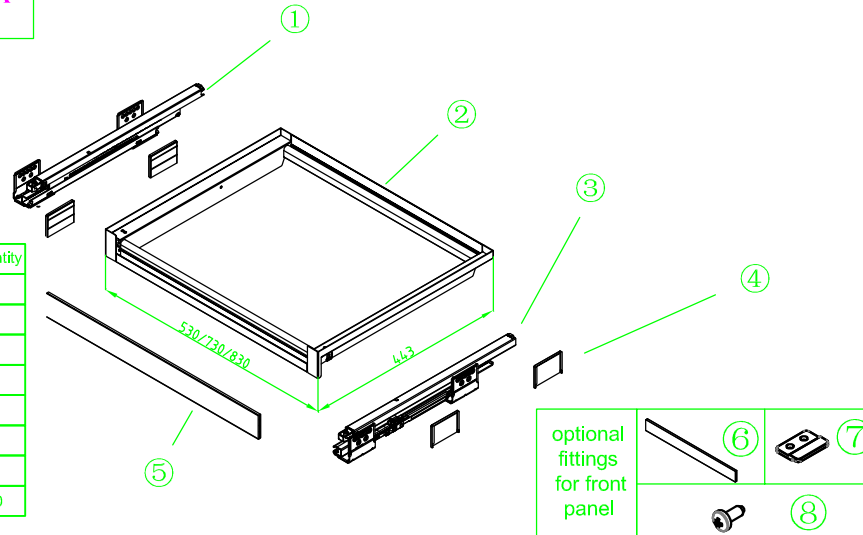

Components of NAKA wardrobe frame

| No. | component | quantity |
|-----|------------------------|----------|
| 1 | concealed slide, left | 1 |
| 2 | frame | 1 |
| 3 | concealed slide, right | 1 |
| 4 | plastic cover | 4 |
| 5 | PVC decorative plates | 1 |
| 6 | PVC inner strip | 1 |
| 7 | plastic clip | 5 |
| 8 | ST3.8*13 | 10 |

Options for multifunctional accessories

NAKA MULTIFUNCTIONAL LEATHER STORAGE BOX

Specification: 600 800 900

NAKA SIMPLE STYLE TROUSERS RACK

Specification: 600 800 900

NAKA BOARD TYPE STORAGE BOX

Specification: 600 800 900

original size 20.5 adjustable size 20.5+A

Adjustable range +10mm

eg:
cabinet width=600mm
A=(cabinet width-564)/2
remark:0≤A≤10

2

minimum depth 440mm

256

≥42

3